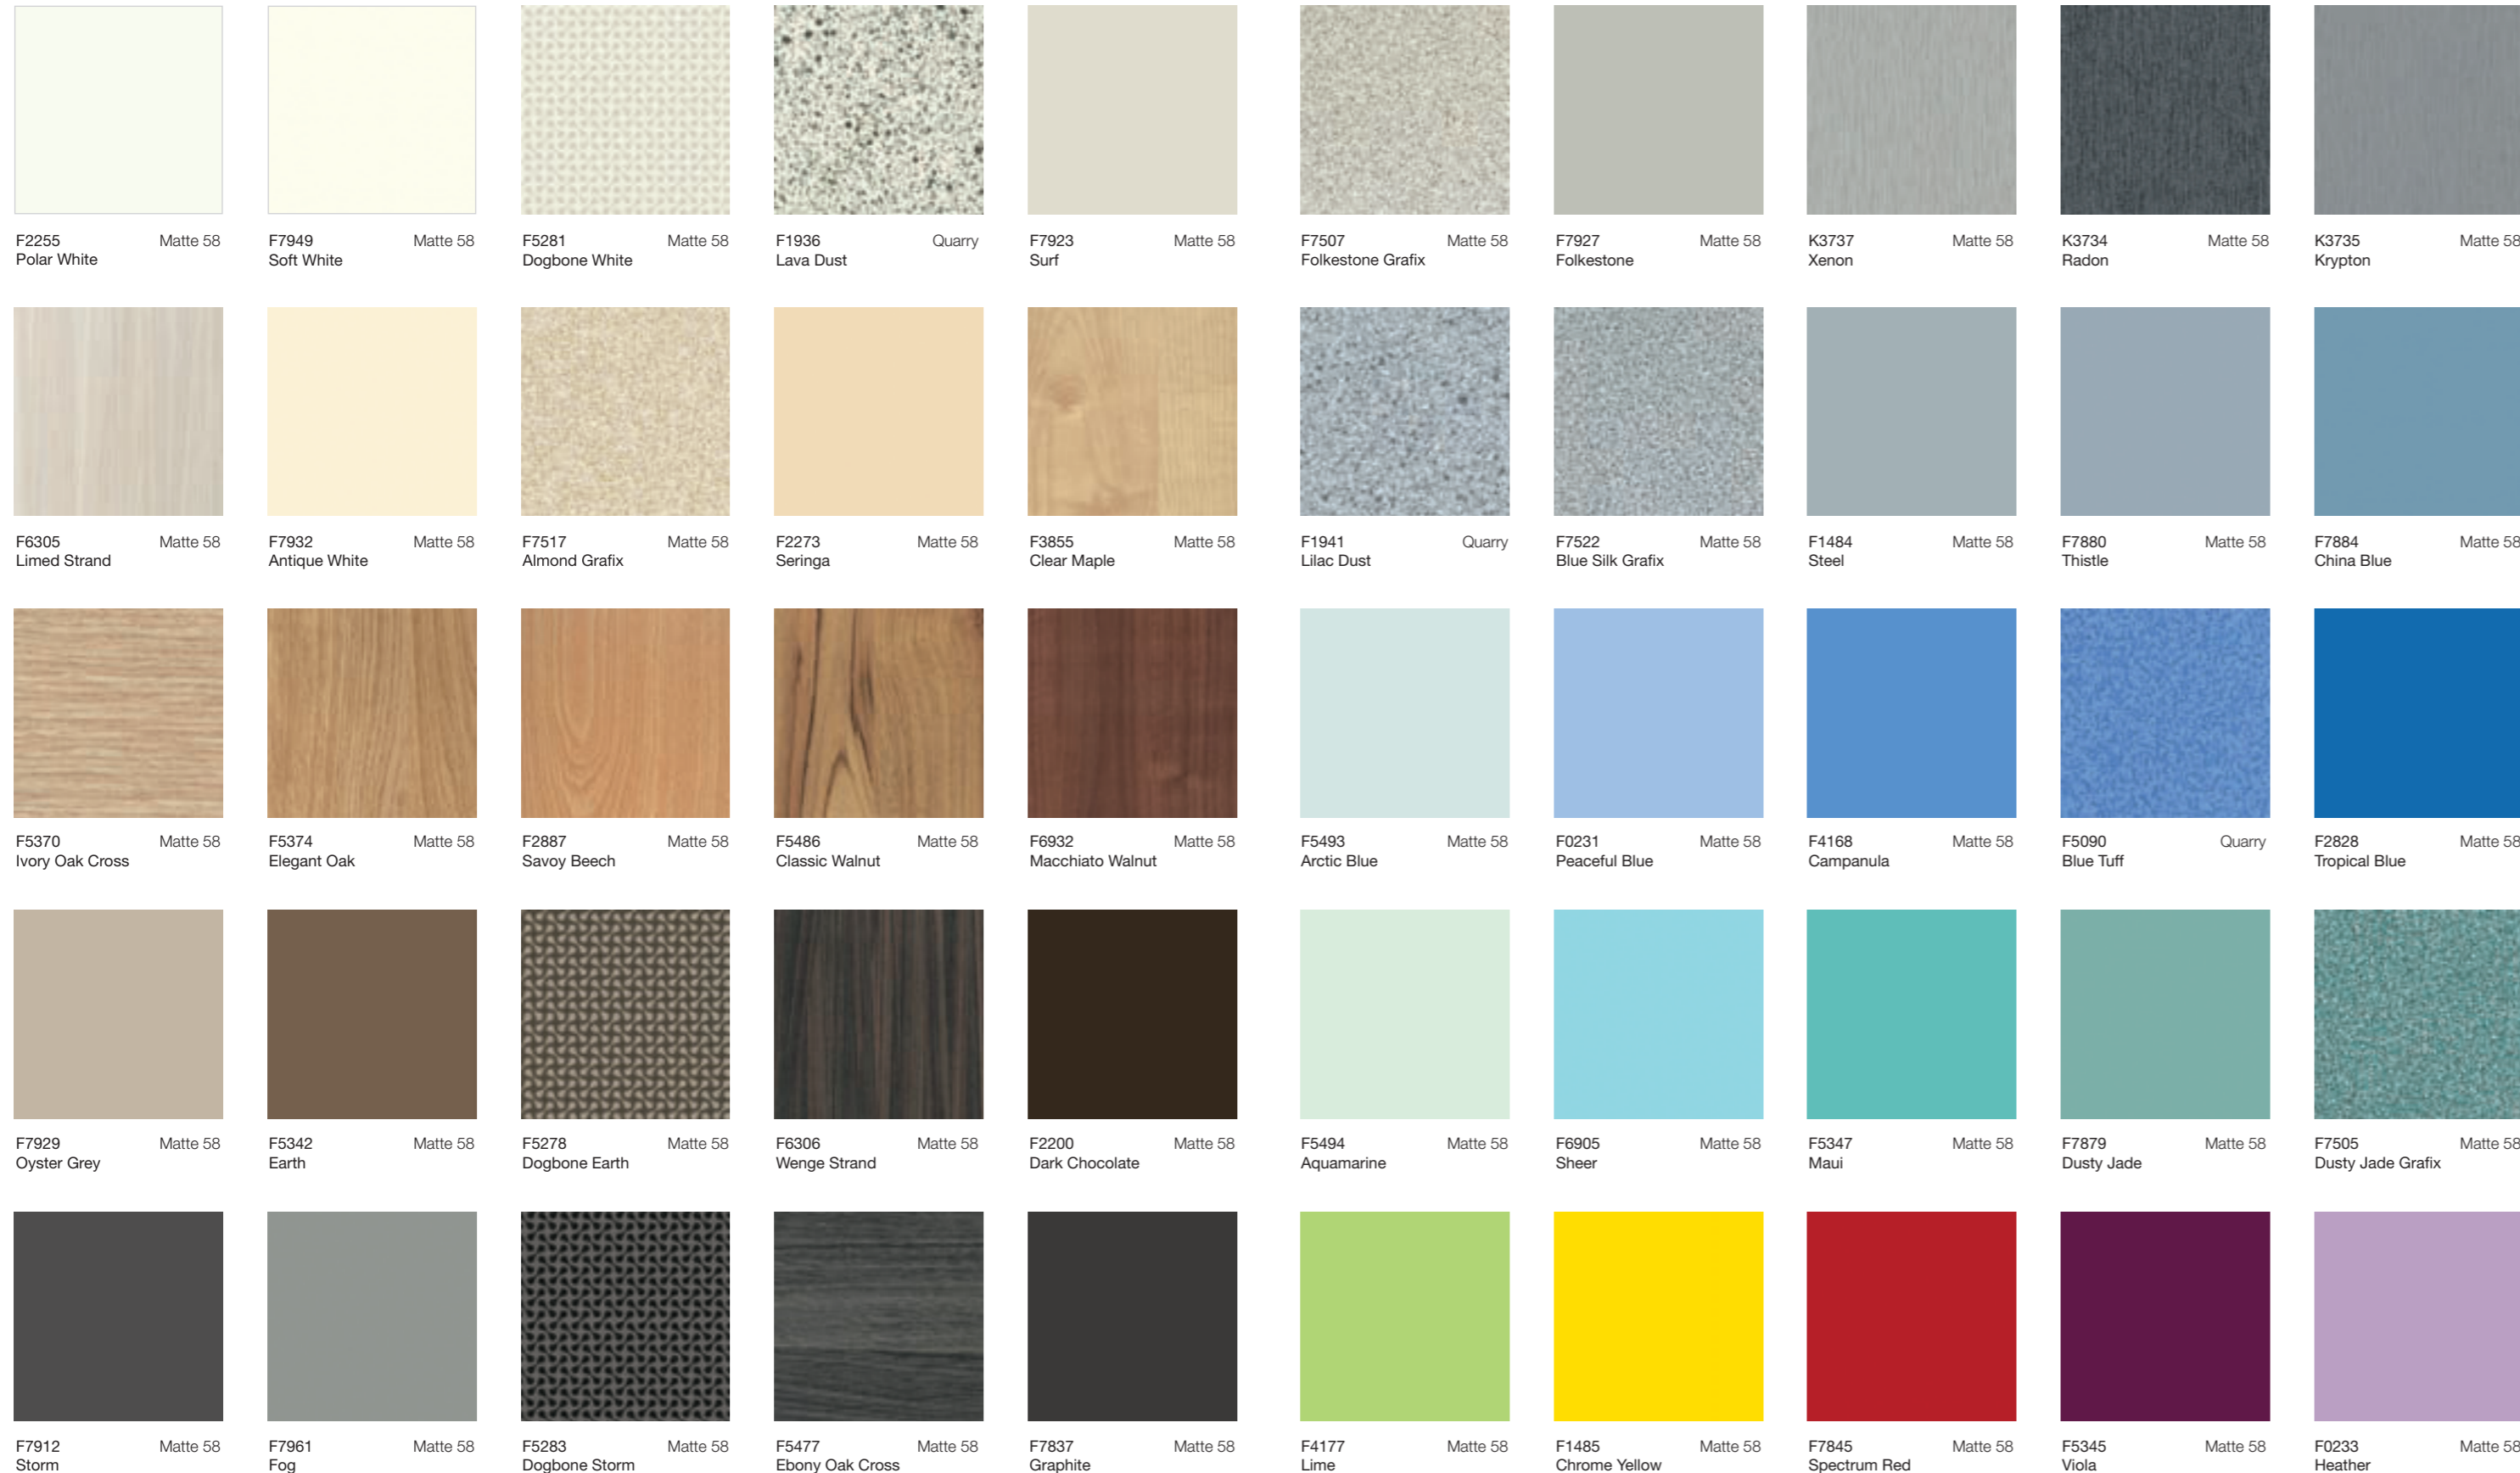

Formica® Collection Washrooms

Product Availability

	Code	Name	Surface Finish	Light Reflectance Value	Sheet Sizes & Grades				NCS*	RAL*
					3660 x 1525mm		3660 x 1830mm			
					HGP	CGS (12mm)	HGP	CGS (12mm)		
Colors	F0231	Peaceful Blue	Matte 58	54.3	●	●	●	●	S 1030-R80B	-
	F0233	Heather	Matte 58	43.7	●	●	●	●	S 2030-R50B	-
	F1484	Steel	Matte 58	42.6	●	●	●	●	S 3005-R80B	7040
	F1485	Chrome Yellow	Matte 58	64.6	●	●	●	●	S 1060-Y	1018
	F2200	Dark Chocolate	Matte 58	9.0	●	●	●	●	S 8005-Y80R	8017
	F2255	Polar White	Matte 58	85.7	●	●	●	●	S-500N	9016
	F2273	Seringa	Matte 58	69.8	●	●	●	●	S 1010-Y30R	1015
	F2828	Tropical Blue	Matte 58	17.1	●	●	●	●	S 3060-R90B	-
	F4168	Campanula	Matte 58	29.4	●	●	●	●	S 1550-R80B	-
	F4177	Lime	Matte 58	56.6	●	●	●	●	S 1040-G50Y	-
	F5342	Earth	Matte 58	20.0	●	●	●	●	S 6005-Y20R	7006
	F5345	Viola	Matte 58	8.8	●	●	●	●	S 5040-R30B	-
	F5347	Maui	Matte 58	42.1	●	●	●	●	S 2030-B30G	-
	F5493	Arctic Blue	Matte 58	76.0	●	●	●	●	S 0510-R90B	-
	F5494	Aquamarine	Matte 58	72.0	●	●	●	●	S 0510-B90G	-
	F6905	Sheer	Matte 58	57.0	●	●	●	●	S 1020-B10G	-
	F7837	Graphite	Matte 58	10.1	●	●	●	●	S 8000-N	8019
	F7845	Spectrum Red	Matte 58	15.4	●	●	●	●	S 2070-R	3001
	F7879	Dusty Jade	Matte 58	41.0	●	●	●	●	S 3020-B50G	-
	F7880	Thistle	Matte 58	39.5	●	●	●	●	S 3010-R80B	-
	F7884	China Blue	Matte 58	33.7	●	●	●	●	S 3020-R90B	-
	F7912	Storm	Matte 58	14.8	●	●	●	●	S 6502-B	7015
	F7923	Surf	Matte 58	67.5	●	●	●	●	S 1502-Y	9002
	F7927	Folkestone	Matte 58	53.4	●	●	●	●	S 2500-N	-
F7929	Oyster Grey	Matte 58	48.1	●	●	●	●	S 2005-Y60R	-	
F7932	Antique White	Matte 58	79.3	●	●	●	●	S 0804-Y30R	-	
F7949	Soft White	Matte 58	85.6	●	●	●	●	S-0500N	9016	
F7961	Fog	Matte 58	36.6	●	●	●	●	S 4000-N	7004, 7036	
Patterns	F1936	Lava Dust	Quarry	60.8	●	●	●	●		
	F1941	Lilac Dust	Quarry	45.3	●	●	●	●		
	K3734	Radon	Matte 58	18.7	●	●	●	●		
	K3735	Krypton	Matte 58	35.3	●	●	●	●		
	K3737	Xenon	Matte 58	47.2	●	●	●	●		
	F5090	Blue Tuff	Quarry	25.8	●	●	●	●		
	F5278	Dogbone Earth	Matte 58	19.8	●	●	●	●		
	F5281	Dogbone White	Matte 58	71.5	●	●	●	●		
	F5283	Dogbone Storm	Matte 58	11.0	●	●	●	●		
	F6305	Limed Strand	Matte 58	66.7	●	●	●	●		
	F6306	Wenge Strand	Matte 58	11.0	●	●	●	●		
	F7505	Dusty Jade Grafix	Matte 58	32.0	●	●	●	●		
	F7507	Folkestone Grafix	Matte 58	53.7	●	●	●	●		
	F7517	Almond Grafix	Matte 58	62.8	●	●	●	●		
	F7522	Blue Silk Grafix	Matte 58	42.4	●	●	●	●		
	Woods	F2887	Savoy Beech	Matte 58	33.7	●	●	●	●	
F3855		Clear Maple	Matte 58	48.2	●	●	●	●		
F5370		Ivory Oak Cross	Matte 58	43.8	●	●	●	●		
F5374		Elegant Oak	Matte 58	35.0	●	●	●	●		
F5477		Ebony Oak Cross	Matte 58	11.4	●	●	●	●		
F5486		Classic Walnut	Matte 58	29.7	●	●	●	●		
F6932		Macchiato Walnut	Matte 58	15.2	●	●	●	●		
F2887		Savoy Beech	Matte 58	33.7	●	●	●	●		
F3855		Clear Maple	Matte 58	48.2	●	●	●	●		
F5370		Ivory Oak Cross	Matte 58	43.8	●	●	●	●		